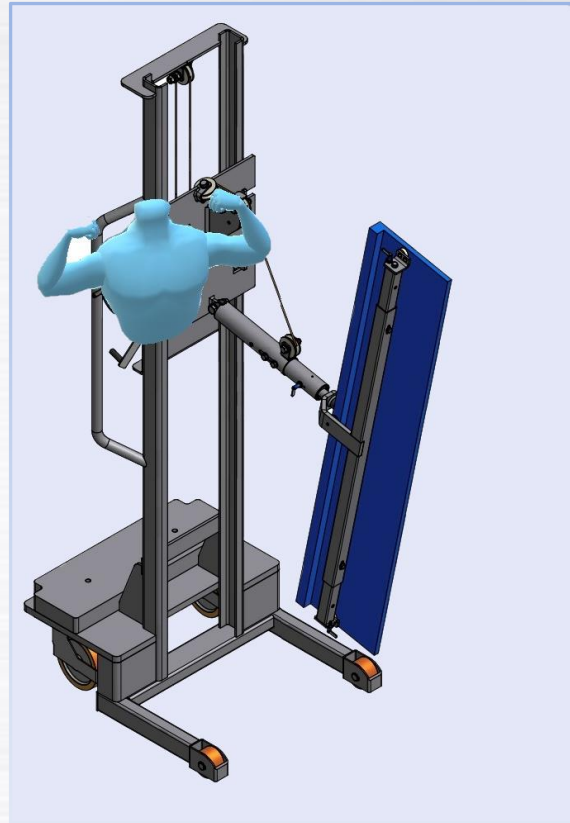

H2G srl

ROBOT

**Manual lifter for needlebeds of
knitting machines**

info@gali8.com

www.knitting-machines.it

Our revolutionary **H2G ROBOT** has been designed to work in less than one meter of space between one knitting machine and another, and allows you to take out both the front and the back needlebed staying on the front side of your knitting machine.

H2G ROBOT will allow you to operate in complete safety, saving the physical effort that the handling of the needlebeds requires.

From the knitting machine directly to the **H2G** needlebed washing machine, without any effort.

H2G ROBOT may seem like a normal manual lifter, like many others already on the market, but the unique feature that distinguishes it is the ability to rotate the needlebed of 360 ° to allow movement even in the most confined spaces.