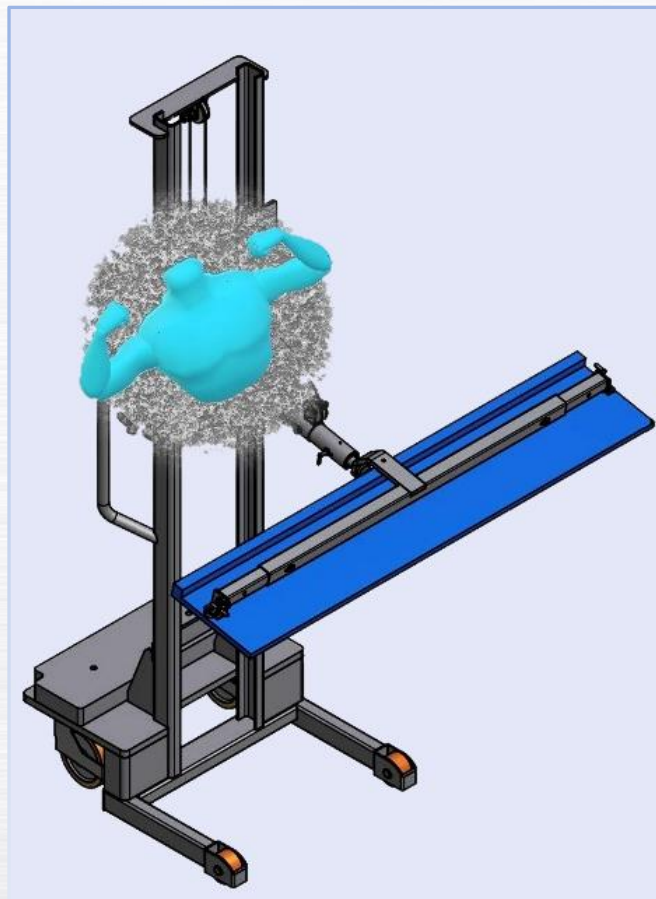

H2G srl

ROBOT

**Manual lifter for needlebeds of
knitting machines**

info@gali8.com

www.knitting-machines.it

Our revolutionary **H2G ROBOT** has been designed to work in less than one meter of space between one knitting machine and another, and allows you to take out both the front and the back needlebed staying on the front side of your knitting machine.

H2G ROBOT will allow you to operate in complete safety, saving the physical effort that the handling of the needlebeds requires.

From the knitting machine directly to the **H2G** needlebed washing machine, without any effort.

H2G ROBOT may seem like a normal manual lifter, like many others already on the market, but the unique feature that distinguishes it is the ability to rotate the needlebed of 360 ° to allow movement even in the most confined spaces.